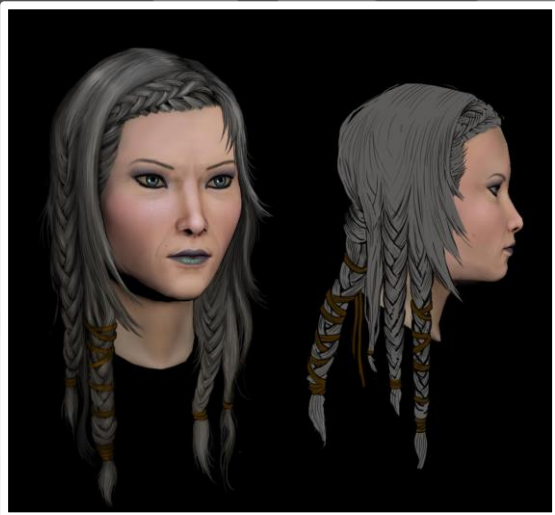

A large, faint watermark of the Star Wars logo is visible in the background, centered behind the text.

STAR WARS
THE
OLD REPUBLIC

COSPLAY KIT

SATELE SHAN -
KNIGHTS OF THE ETERNAL THRONE ROBES

SATELE SHAN

GRAND MASTER OF THE JEDI ORDER AND LEADER OF THE JEDI COUNCIL, SATELE SHAN WAS BORN ON THE CORE WORLD OF BRENTAAL FOUR AND IS DESCENDED FROM LEGENDARY JEDI BASTILA SHAN. BOTH A GIFTED WARRIOR AND WISE TEACHER, SATELE WAS PERSONALLY RESPONSIBLE FOR REDISCOVERING TYTHON AND ITS HYPERSPACE ROUTE. EVER SINCE, SHE HAS DEVOTED HERSELF TO THE JEDI RESETTLEMENT OF TYTHON AND THE REVITALIZATION OF THE ORDER.

SATELE HAS PLAYED A KEY ROLE IN RECENT GALACTIC HISTORY IN OTHER WAYS, AS WELL. SHE FOUGHT ON THE FRONT LINES OF SEVERAL MAJOR BATTLES-INCLUDING THE BATTLES OF ALDERAAN AND RHEN VAR-AND WAS PRESENT AS A PADAWAN DURING THE IMPERIAL RETAKING OF KORRIBAN, THE FIRST MODERN CONTACT BETWEEN THE SITH EMPIRE AND THE REPUBLIC. SHE IS GREATLY RESPECTED BY CERTAIN MEMBERS OF THE REPUBLIC MILITARY, AND HER ADVICE IS OFTEN SOUGHT BY THE SUPREME CHANCELLOR. SATELE'S STRENGTH IN THE FORCE IS MATCHED WITH A KEEN INTELLIGENCE AND A SUBTLE SENSE OF HUMOR.

TURN AROUNDS

DETAILS - CHEST AND LEGS

DETAILS - GLOVES AND BOOTS

MATERIALS AND COLORS

WEAPON - LIGHTSABER HILT

A large, faint watermark of the Star Wars logo is visible in the background, centered behind the text.