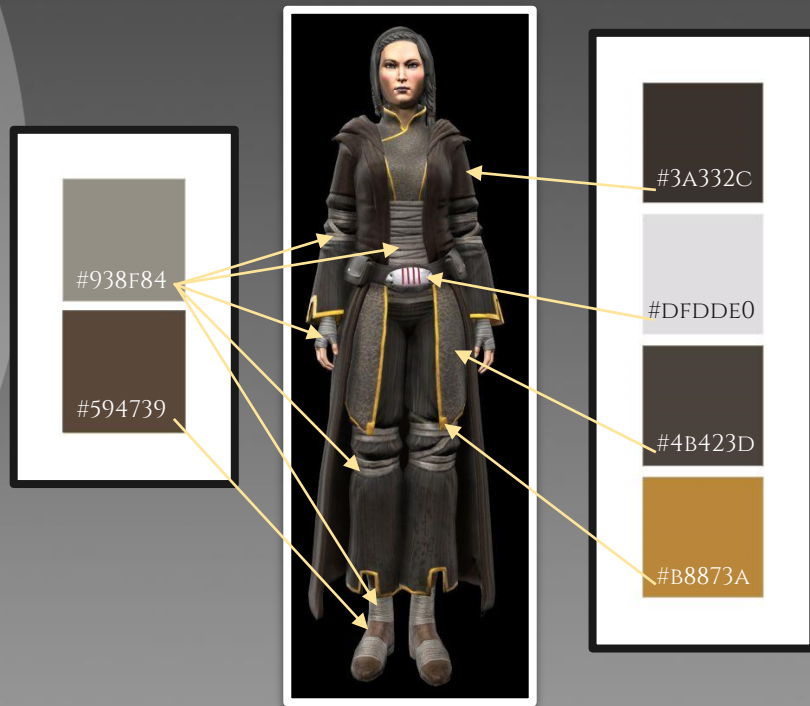

TURN AROUNDS

DETAILS - CHEST AND LEGS

DETAILS - GLOVES AND BOOTS

MATERIALS AND COLORS

WEAPON - LIGHTSABER HILT

A large, faint watermark of the Star Wars logo is visible in the background, centered behind the text.